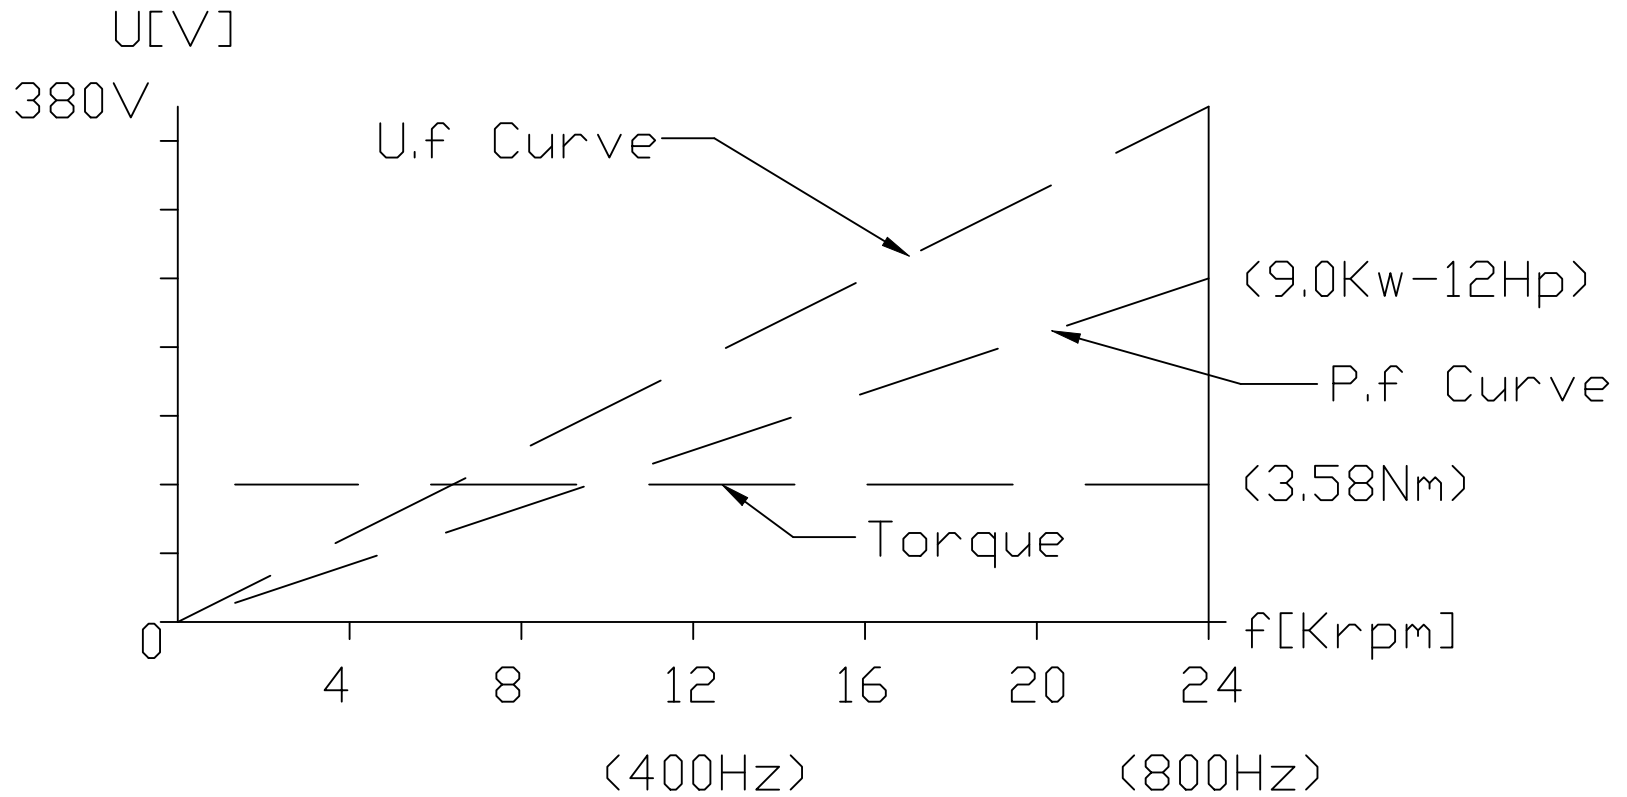

GDL70-24Z/9.0B
380V 20.0A 4P

TA:20°C

Serv:S1

Water cooling