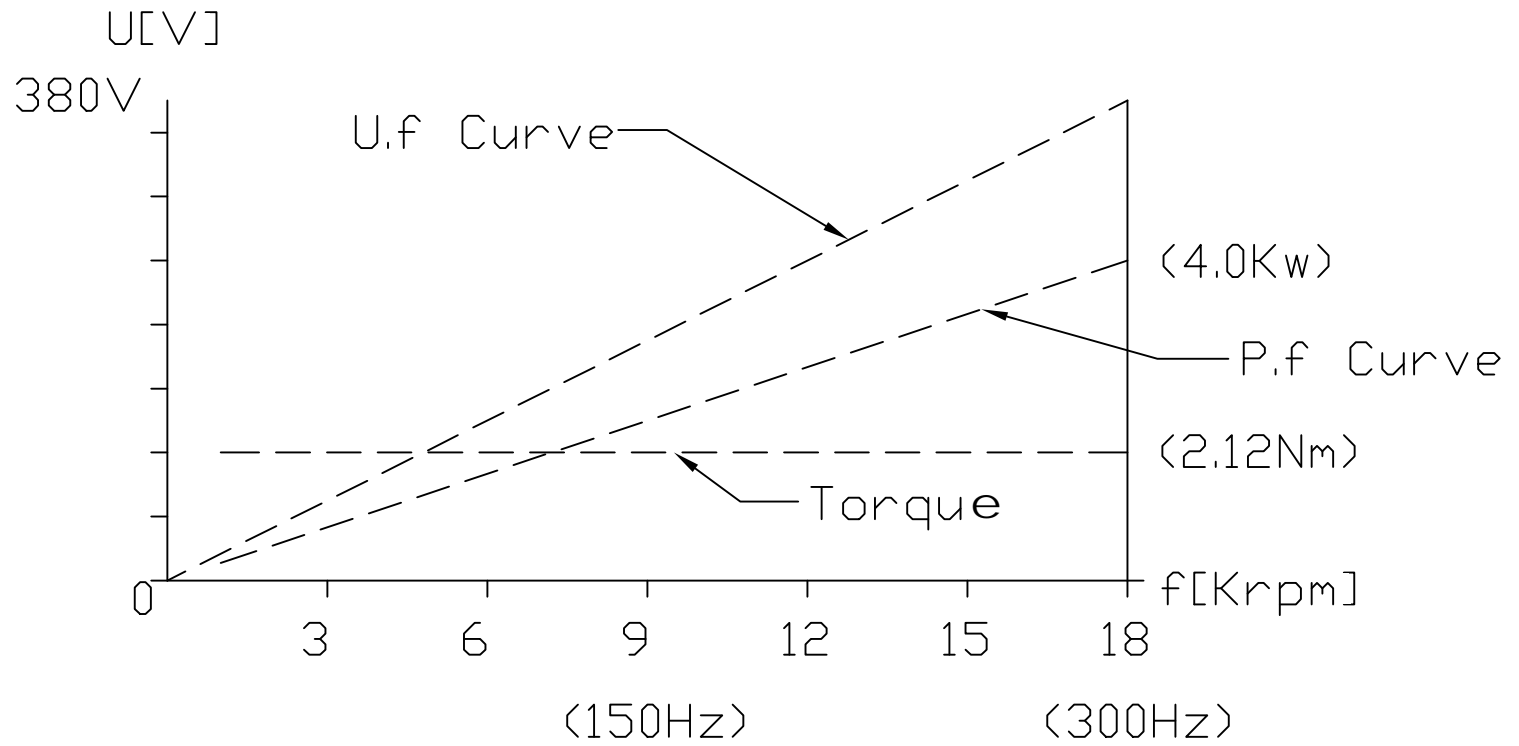

GDK110-18Z/4.0
380V 8.0A 2P

TA:20°C

Serv:S1

Water cooling