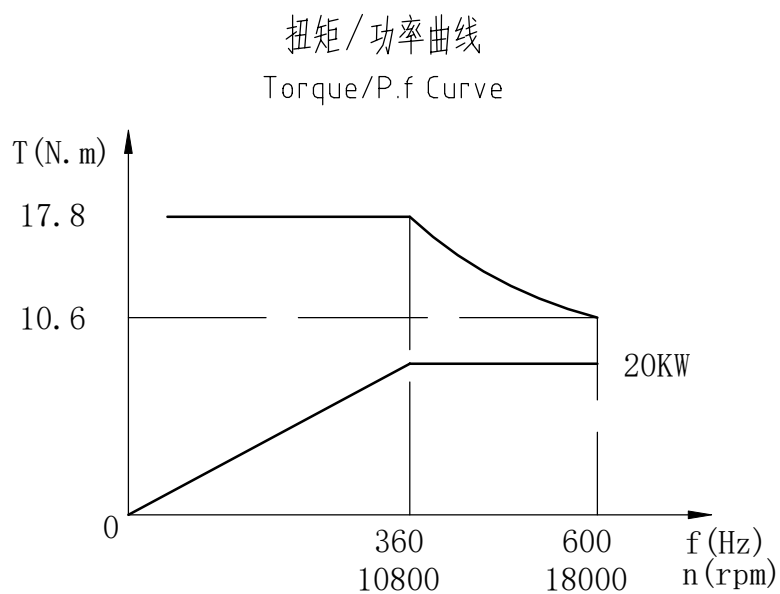

GDL75Y-HSK63A-18Z/20
20-20KW 380-380V 45A
360-800Hz 10800-18000rpm

建议使用22KW，可设中间频率/电压变频器！

Recommend using 22kw VFD inverter which could set the intermediate frequency and voltage

注：TA:20°C Serv:S1 Water cooling