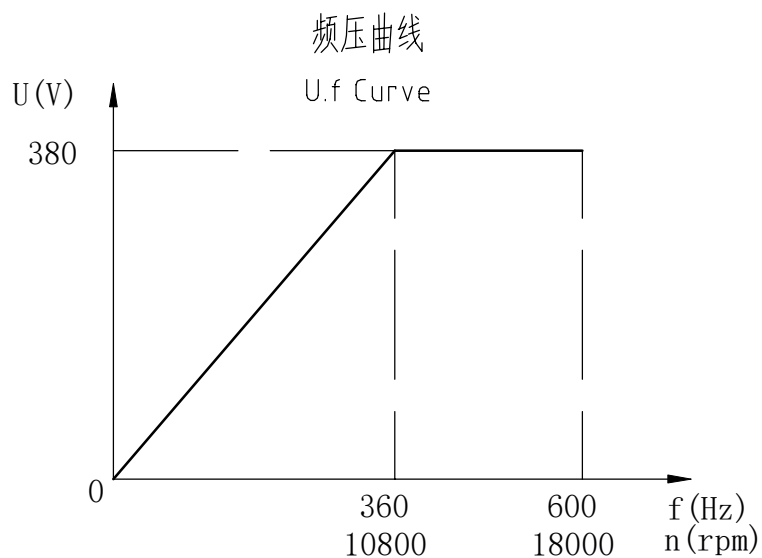

GDL75Y-HSK63A-18Z/20
20-20KW 380-380V 45A
360-800Hz 10800-18000rpm

建议使用22KW，可设中间频率/电压变频器！

Recommend using 22kw VFD inverter which could set the intermediate frequency and voltage

注：TA:20°C Serv:S1 Water cooling